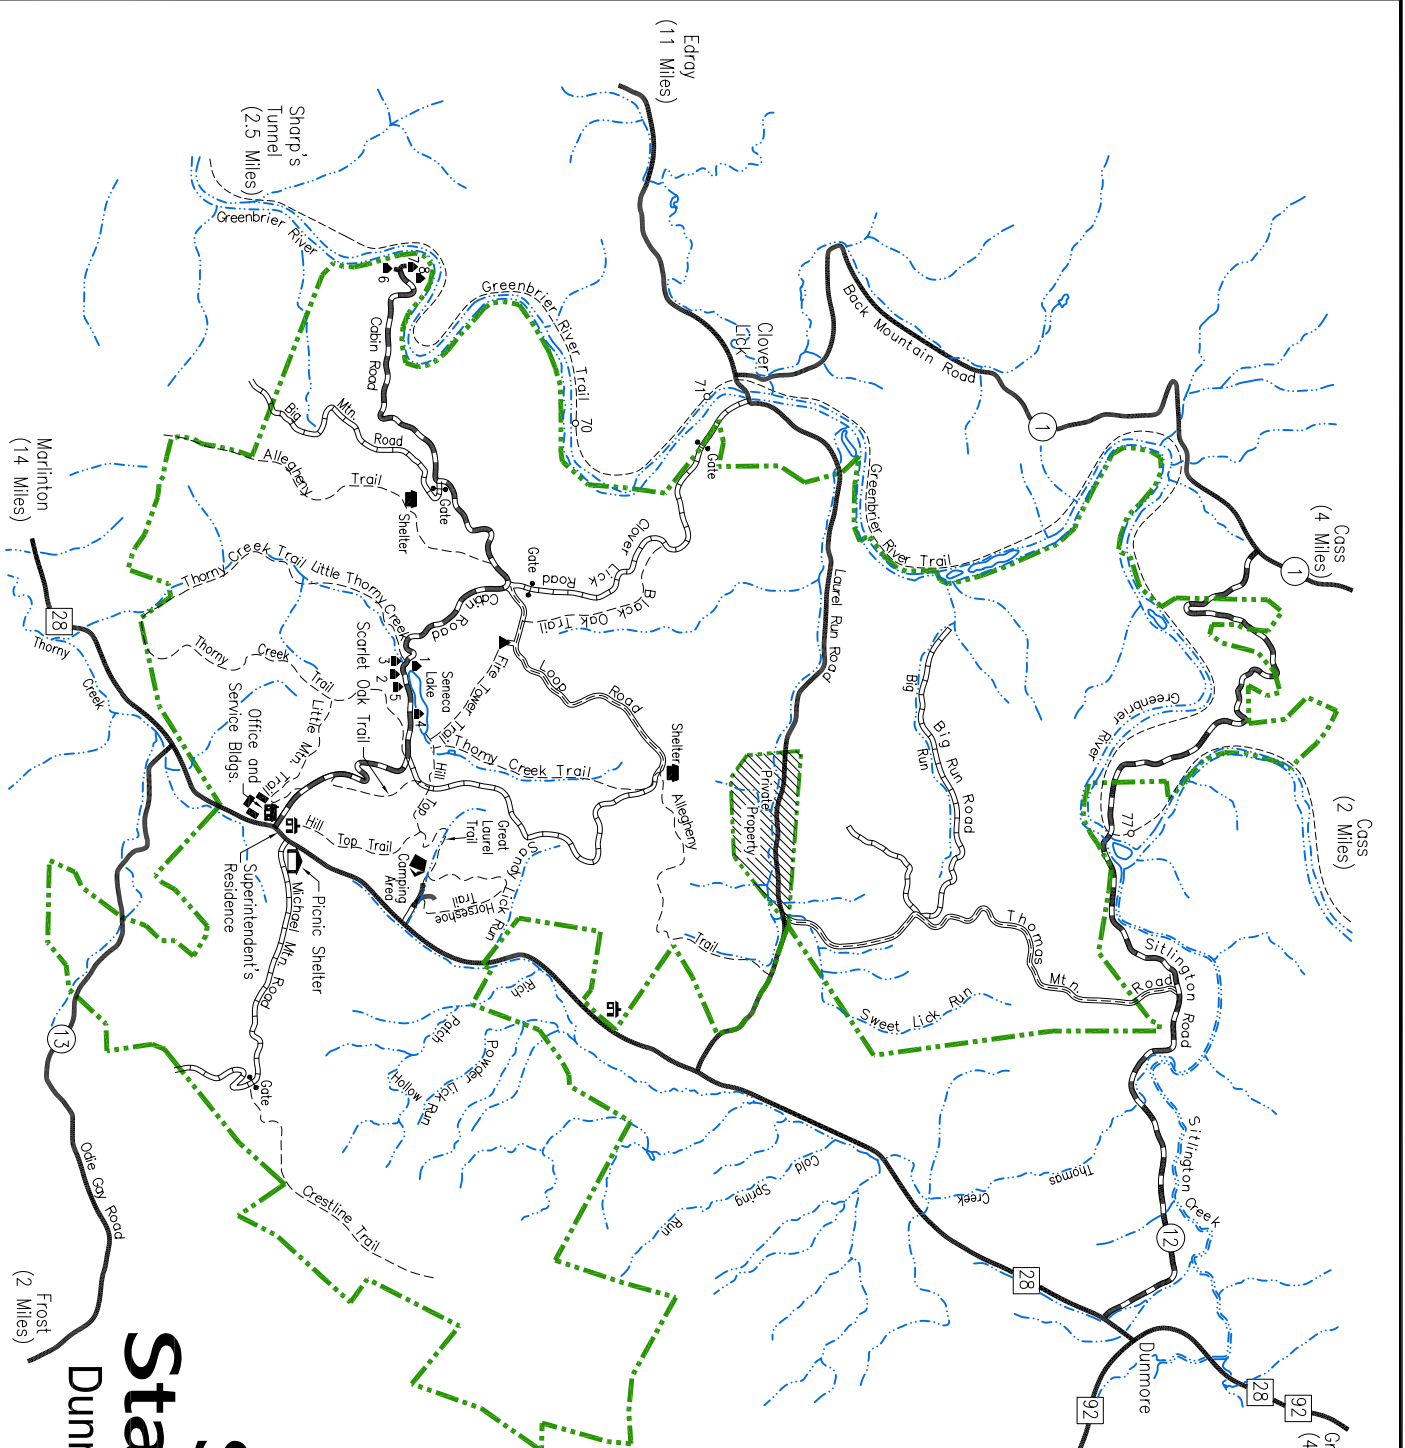

MAP LEGEND

- Forest Boundary
- State Road
- County Road
- Improved Road
- Unimproved Road
- Trail
- Stream
- Water
- Gate
- Private Property
- Residence
- Office
- Shelter
- Picnic Shelter
- Cabin
- Fire Tower
- Mile Post

Capacity	Cabins
8 Rustic Cabins	5
3 Person	1, 2
4 Person	3, 4
6 Person	6, 8
10 Person	7

Seneca State Forest

Dunmore, West Virginia